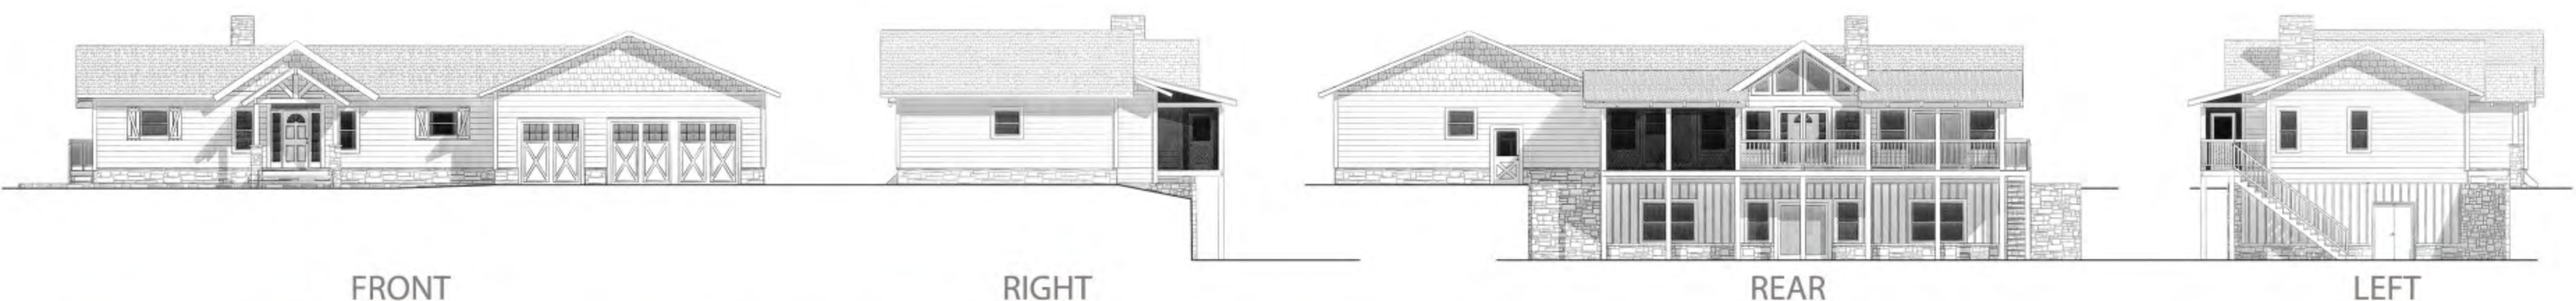

The Crow Call Camp

natural element homes

The ClassicPlans Collection

1-800-970-2224

Main Level - 1,360 Square Feet Lower Level - 1,184 Square Feet 2,544 Total Square Footage
 3 Bedrooms - 2 1/2 Baths 408 Square Feet of Outdoor Living