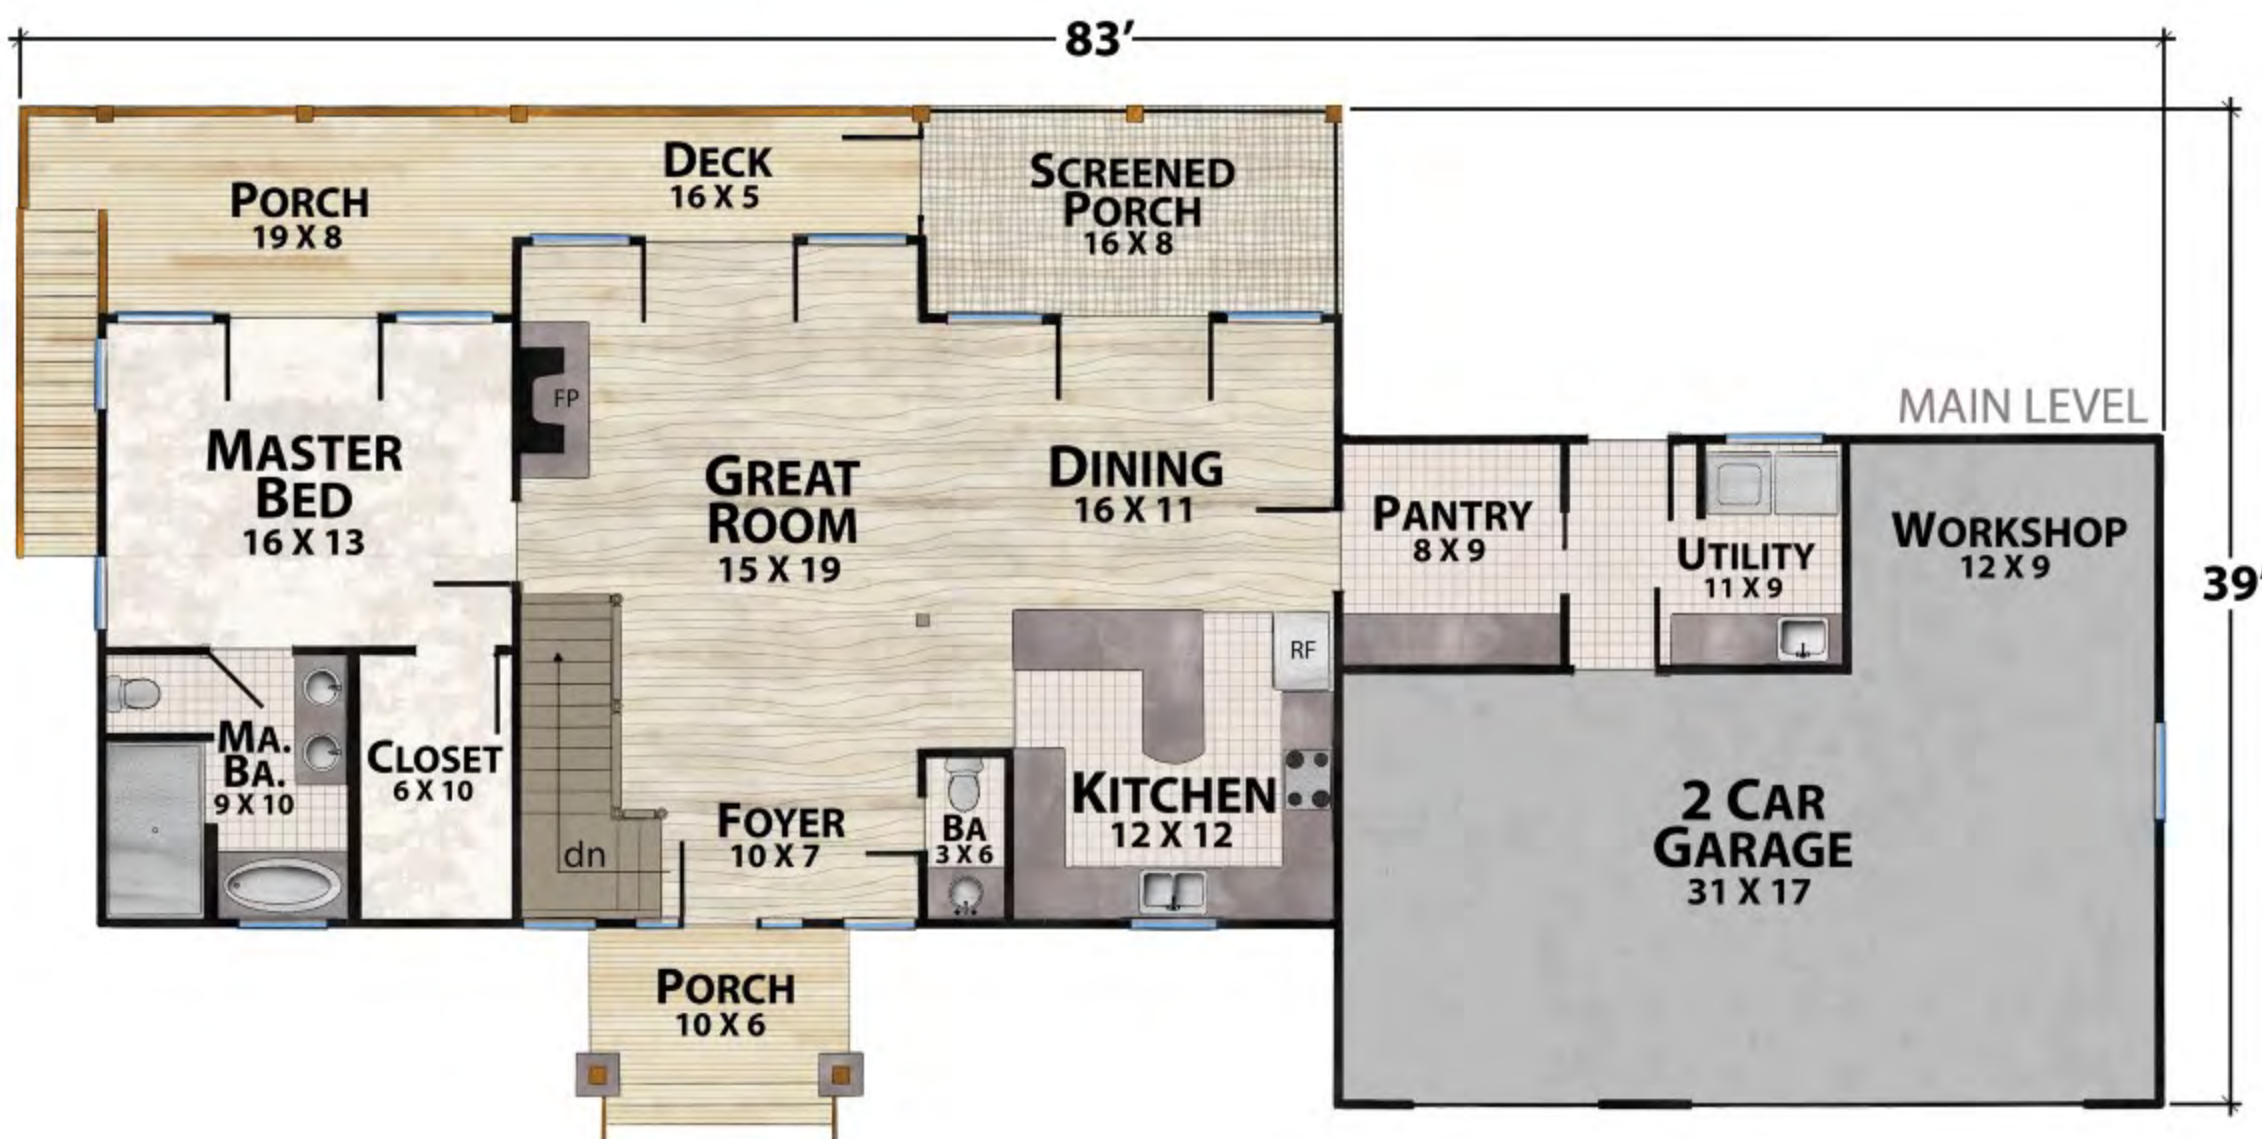

The Crow Call Camp

natural element homes

The ClassicPlans Collection

1-800-970-2224

Main Level - 1,360 Square Feet Lower Level - 1,184 Square Feet 2,544 Total Square Footage
 3 Bedrooms - 2 1/2 Baths 408 Square Feet of Outdoor Living