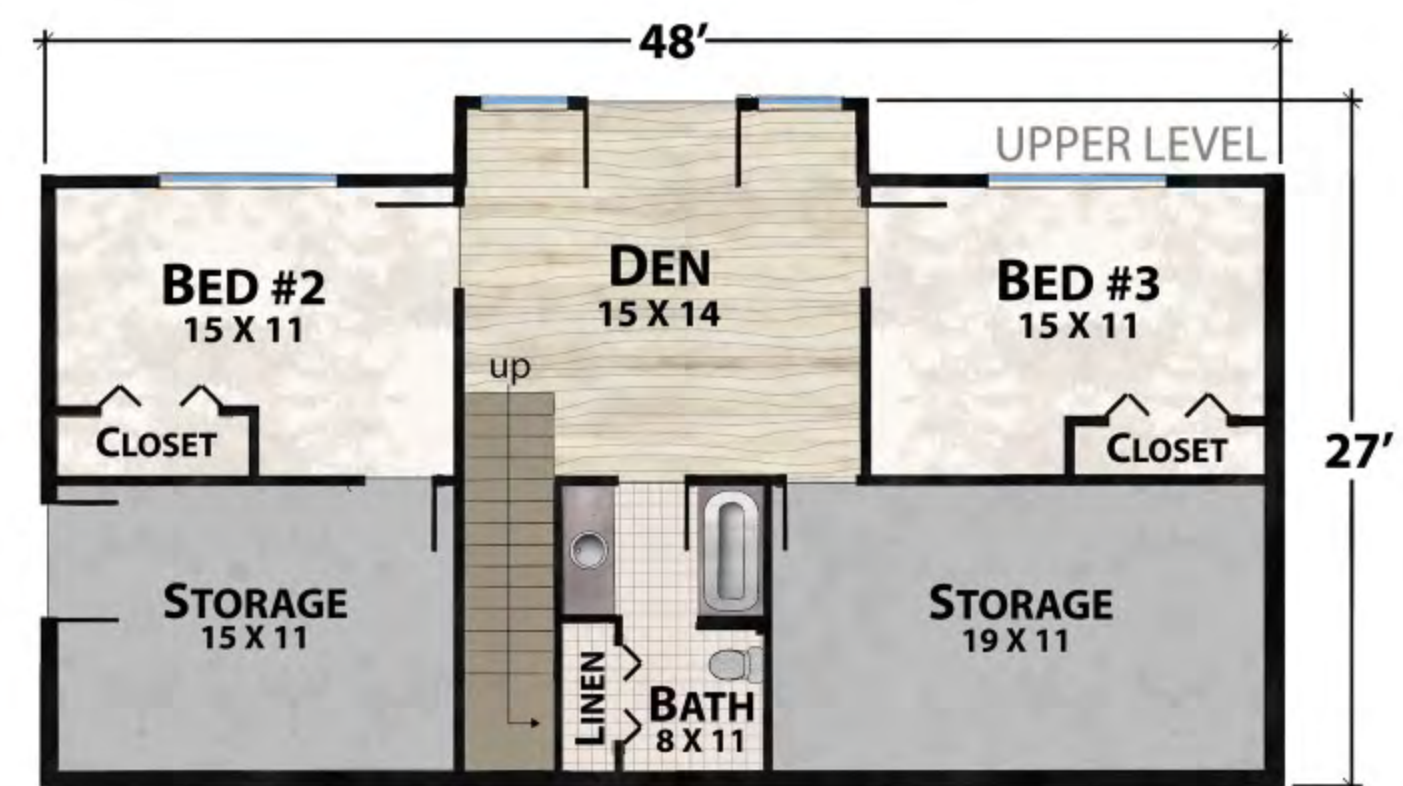

The Crow Call Camp

natural element homes

The ClassicPlans Collection

1-800-970-2224

Main Level - 1,360 Square Feet Lower Level - 1,184 Square Feet 2,544 Total Square Footage
 3 Bedrooms - 2 1/2 Baths 408 Square Feet of Outdoor Living